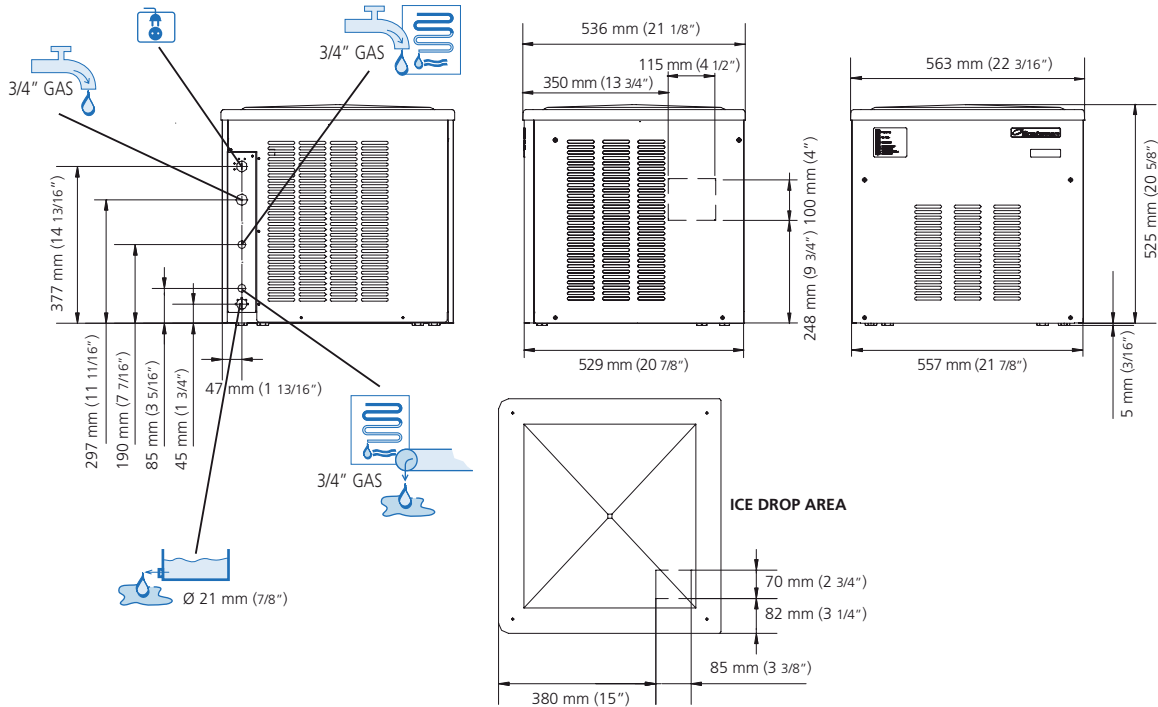

Modular Flake-Ice Machine 120 Kg

MF 26 AIR COOLED

°C °F	50° 10°				60° 15°				70° 21°				90° 32°			
	10°	20°	30°	40°	10°	20°	30°	40°	10°	20°	30°	40°	10°	20°	30°	40°
10°	120	116	112	104	120	116	112	104	120	116	112	104	120	116	112	104
50°	264	256	247	229	264	256	247	229	264	256	247	229	264	256	247	229
21°	114	110	106	98	114	110	106	98	114	110	106	98	114	110	106	98
70°	251	242	234	216	251	242	234	216	251	242	234	216	251	242	234	216
32°	103	99	95	87	103	99	95	87	103	99	95	87	103	99	95	87
90°	227	218	209	192	227	218	209	192	227	218	209	192	227	218	209	192
38°	96	92	88	80	96	92	88	80	96	92	88	80	96	92	88	80
100	211	203	194	176	211	203	194	176	211	203	194	176	211	203	194	176

24h

MF 26 WATER COOLED

°C °F	50° 10°				60° 15°				70° 21°				90° 32°			
	10°	20°	30°	40°	10°	20°	30°	40°	10°	20°	30°	40°	10°	20°	30°	40°
10°	120	116	112	104	120	116	112	104	120	116	112	104	120	116	112	104
50°	264	256	247	229	264	256	247	229	264	256	247	229	264	256	247	229
21°	110	106	102	94	110	106	102	94	110	106	102	94	110	106	102	94
70°	242	234	225	207	242	234	225	207	242	234	225	207	242	234	225	207
32°	105	101	97	89	105	101	97	89	105	101	97	89	105	101	97	89
90°	231	223	214	196	231	223	214	196	231	223	214	196	231	223	214	196
38°	103	99	95	87	103	99	95	87	103	99	95	87	103	99	95	87
100	227	218	209	192	227	218	209	192	227	218	209	192	227	218	209	192

24h

Minimum	Maximum
10°C (50°F)	40°C (104°F)
5°C (41°F)	35°C (95°F)
-10%	+10%
1 BAR 14 psi	5 BAR 70 psi

	Ice Type	Capacity [Btu/h]	Capacity [W]	Ice Size [Ømm²]	Power [W]	FUSE	Energy [kWh] - 100 Kg	Production [l/h]	Production [gal/h]	Weight [kg]	Weight [lbs]	Dimensions [kg]	Dimensions [lbs]
MF 26 AS	Air Cooled	4090	1200	3 x 1,5	500	10 A	10	4	1	45	99	52	115
MF 26 WS	Water Cooled	4090	1200	3 x 1,5	500	10 A	10	29	7,6	45	99	52	115

CONTACT POINTS:

Europe
Scotsman Europe-Frimont S.p.A.
Via Puccini, 22
20010 Pogliano (Milano) Italy
Ph: (+39) 02-93960208
Fax: (+39) 02-93960201
scotsman.europe@frimont.it

Asia and Pacific
Scotsman Ice Systems-Frimont S.p.A. (R.O.)
627A Aljunied Road-#04-04 Biztech Centre
Singapore 389842
Ph: (+65) 6738 5393
Fax: (+65) 6738 1959
scotsice@singnet.com.sg

China
Scotsman Ice Systems (Shanghai) Co. Ltd
613 Kaixuan Road, Building G
Shanghai, China 200051
Ph: (+86) 2161526100
Fax: (+86) 2161526020
sales@enodis.com.cn - service@enodis.com.cn

Middle East & N. Africa
Scotsman Ice Systems Dubai Office
P.o. Box 21648
Sharjah - U.A.E.
Ph: (+97) 16-5773-164
Fax (+97) 16-5773-165
scotsman@eim.ae

South Africa
Scotsman Ice Systems SA (PTY) Ltd.
10, Rhodes Street - Kensington B
P.o. Box 44 - Riverclub 2149
Ph: (+27) 11-7898400
Fax (+27) 11-7898411
scotsman@telkomsa.net

USA, Canada, Latin America
Scotsman Ice Systems USA
775 Corporate Woods Parkway
Vernon Hills, IL 60061
Ph: (+1) 847 215-4550
Fax (+1) 847 913-9844
customerservice@scotsman-ice.com