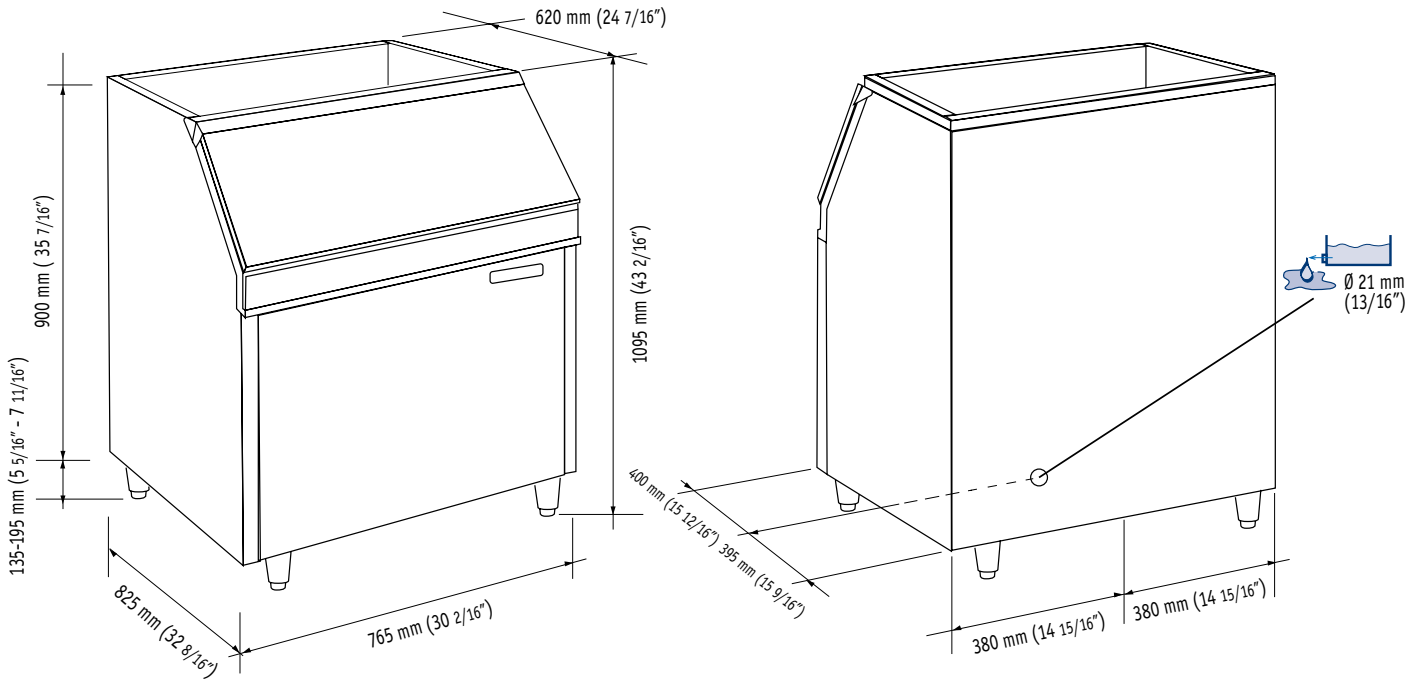

B393+KBT103 with MF30
(sold separately)

B393+KBT103 with MF41
(sold separately)

Ice Storage Bin

Cabine de Stockage

Eisspeicher

Cabina Almacenadora

Contentitore Ghiaccio

	CUBE ICE (full Dice)			FLAKE ICE					
	[kg]	(lbs)	**N° 	[kg]	(lbs)	[WxDxH mm]	[WxDxH inches]	[mm]	[inches]
B 393 S	150	330	9800	130	287	765 x 825 x 1095	30 2/16" x 32 6/16" x 43 2/16"	135-195	5 5/16"-7 11/16"

This product qualifies for the following listings:

B 393

	 [kg] [lbs]		 [kg] [lbs]	
B 393 S	41	90	54	119

Thanks its vertical shape this ice bin fits into any environment. It is higher and narrower than most other bins with the same capacity. Ideal match for the MV 450 and 600, MF 30, FME 804, NME 654, MF 41. The liner is molded in one piece in sanitary ABS and is polyurethane foam insulated. The plastic door opens full width to allow easy access to the ice.