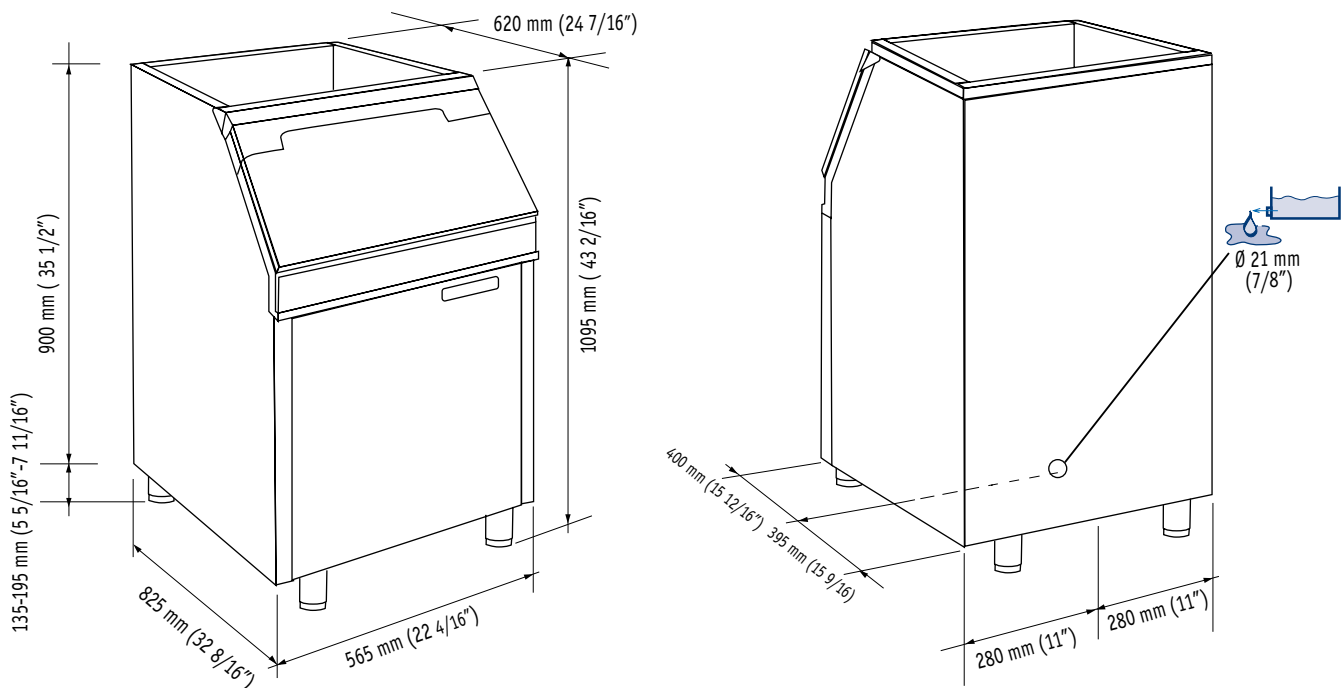

B 193 with CM 450  
(sold separately)

**Ice Storage Bin**

**Cabine de Stockage**

**Eisspeicher**

**Cabina Almacenadora**

**Contentitore Ghiaccio**

	CUBE ICE (full Dice)			FLAKE ICE		CONTOUR ICE			 [WxDxH mm]      [WxDxH inches]		 [mm]      [inches]	
B 193 S	90	198	5900	80	176	100	220	8700	565x825x1095	22 4/16"x32 8/16"x43 2/16"	135-195	5 5/16"-7 11/16"

# B 193

	 [kg] [lbs]		 [kg] [lbs]	
B 193 S	35	77	49	108

Thanks its vertical shape this ice bin fits most installations. It is higher and narrower than most other bins with the same capacity. Ideal match for the MV 450 and 600, MF 30, FME 804, NME 654, MF 41. The liner is molded in one piece in sanitary ABS and is polyurethane foam insulated. The plastic door opens full width to allow easy access to the ice.